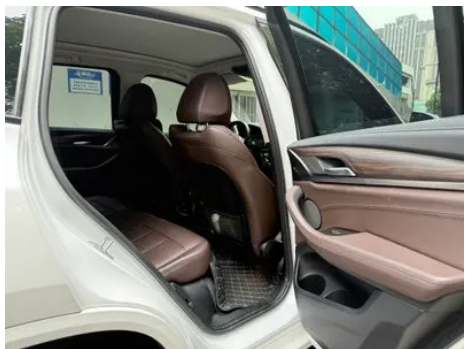

Vehicle Detail Report

BMW X3 2021 xDrive28i M Sports suit

Basic Information

Brand	BMW
Mileage	84,000 km
Color	White
First Registration	2020-10-01
Transfer Count	0

Vehicle Images

Vehicle Condition

1. Original metal body panels with factory paint.