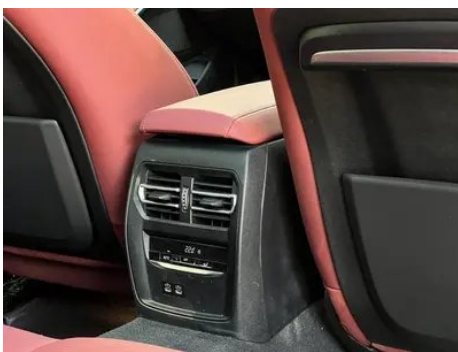

Vehicle Detail Report

BMW 3 Series 2021 320Li M Sports suit

Basic Information

Brand	BMW
Mileage	26,000 km
Color	White
First Registration	2021-03-01
Transfer Count	0

Vehicle Images

Vehicle Condition

1. Original metal body panels with factory paint.