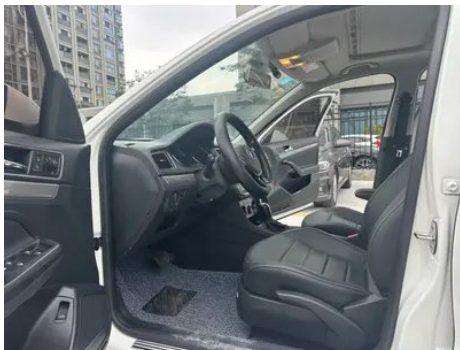

Vehicle Detail Report

Volkswagen Lavida 2017 1.6L Automatic Fashion Edition

Basic Information

Brand	Volkswagen
Mileage	32,000 km
Color	White
First Registration	2017-10-01
Transfer Count	0

Vehicle Images

Vehicle Condition