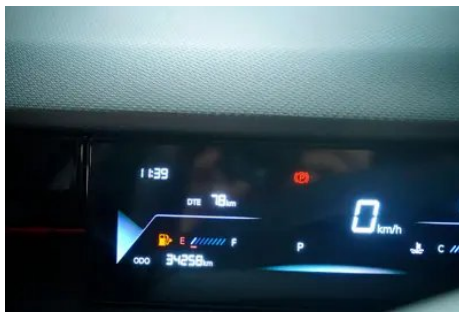

Vehicle Detail Report

Jetour Dasheng 2024 1.5T DCT Longteng Edition PRO

Basic Information

Brand	Jetour
Mileage	34,000 km
Color	Dark gray
First Registration	2024-08-01
Transfer Count	1

Vehicle Images