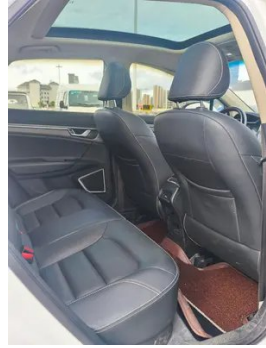

Vehicle Condition

1. Corrosion.

Configuration Information

Model Information

Model Name	Geely Emgrand GS 2016 Elegant Edition 1.8L Manual fashion type