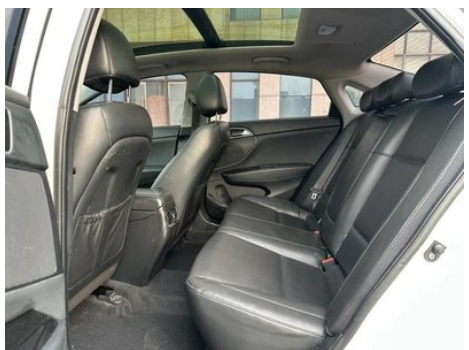

Vehicle Detail Report

Modern Mistra 2014 1.8L automatic intelligent type GLS

Basic Information

Brand	Hyundai
Mileage	150,000 km
Color	White
First Registration	2015-09-01
Transfer Count	0

Vehicle Images