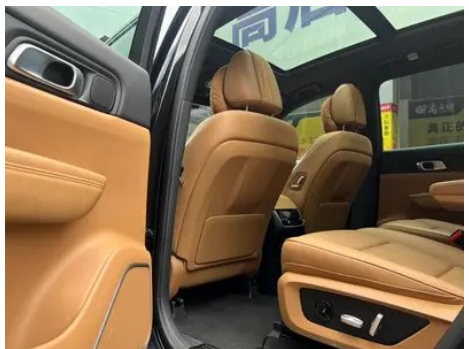

Vehicle Detail Report

Li Auto ONE 2021 extended range 6 Seat plate

Basic Information

Brand	Li Auto
Mileage	115,000 km
Color	Black
First Registration	2022-01-01
Transfer Count	0

Vehicle Images

Vehicle Condition