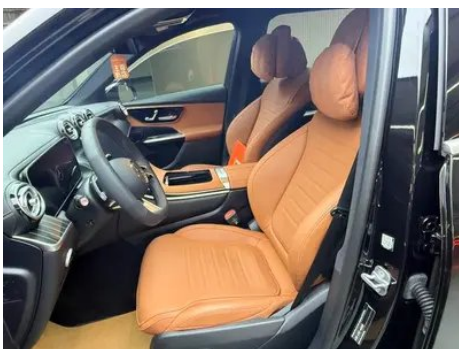

# Vehicle Detail Report

Mercedes-Benz GLC 2024 GLC 260 L 4MATIC  
Dynamic 5 seat

## Vehicle Images

## Vehicle Condition

1. Original metal body panels with factory paint.