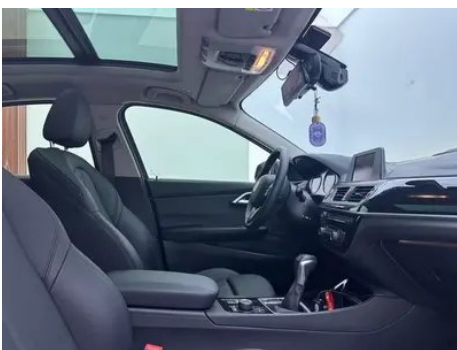

Vehicle Detail Report

BMW 1 Series 2018 118i Sporty

Basic Information

Brand	BMW
Mileage	101,000 km
Color	Coffee color
First Registration	2019-02-01
Transfer Count	0

Vehicle Images

Vehicle Condition

1. Left front fender structure, Deformation. 2. Left rear quarter panel, Paint repair. 3. Right rear quarter panel, Deformation, Paint repair, Body panel repair.