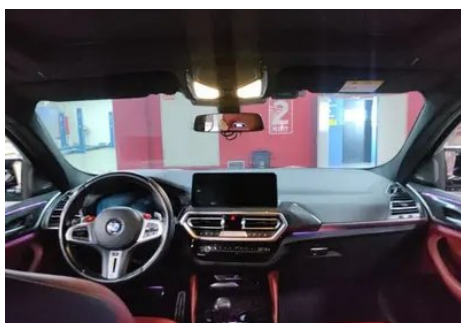

Vehicle Detail Report

BMW X4 M 2022 X4 M Thunder Edition

Basic Information

Brand	BMW
Mileage	66,000 km
Color	Silver-gray
First Registration	2022-06-01
Transfer Count	0

Vehicle Images

Vehicle Condition

1. Left rear quarter panel, Deformation. 2. Right rear quarter panel, Body panel repair, Scratch damage. 3. Driver's seat, Wear. 4. Rear seats, Wear.