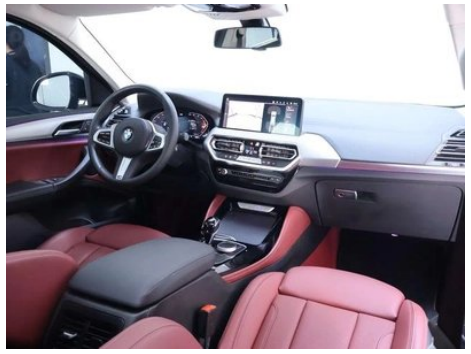

Vehicle Detail Report

BMW X4 2022 xDrive 25i M Sports suit

Basic Information

Brand	BMW
Mileage	37,900 km
Color	Black
First Registration	2023-02-01
Transfer Count	0

Vehicle Images

Vehicle Condition

1. Right upper side rail, Scratch. 2. Inner side of left C-pillar, Scratch. 3. Driver's seat rails and frame, Signs of removal. 4. Hood, Paint chip, Scratch. 5. Front bumper, Paint chip, Scratch damage. 6. Rear bumper, Paint chip, Scratch damage. 7. Left front door, Paint chip, Scratch. 8. Right front door, Paint chip, Scratch. 9. Left rear door, Paint chip, Scratch. 10. Right rear door, Paint chip, Deformation, Scrape, Scratch damage. 11. Trunk lid, Paint chip, Deformation, Scrape, Scratch. 12. Right front fender, Paint chip, Scratch. 13. Left rear quarter panel, Scratch. 14. Right rear quarter panel, Scratch. 15. Windshield, Scratch, Stone chip. 16. Left headlight, Scratch. 17. Right headlight, Scratch. 18. Left tail light, Scratch. 19. Right tail light, Scratch.