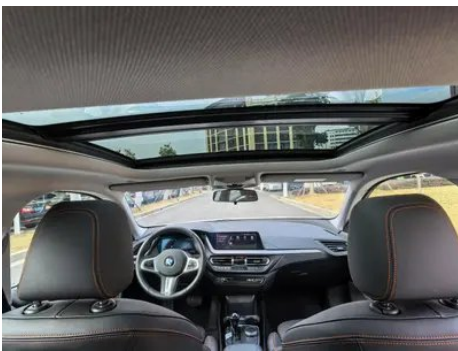

Vehicle Detail Report

BMW 2 Series 2023 225i Four-door coupe M Sports suit

Basic Information

Brand	BMW
Mileage	6,500 km
Color	White
First Registration	2025-01-01
Transfer Count	0

Vehicle Images

Vehicle Condition