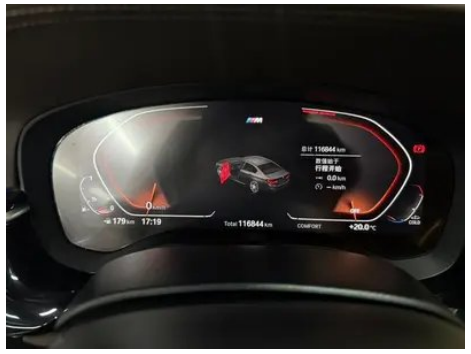

Vehicle Condition

1. Replaced. 2. Hood, Replaced. 3. Right rear door, Paint repair. 4. Left front fender, Body panel repair. 5. Right rear quarter panel, Body panel repair. 6. Hood hinge, Signs of removal. 7. Left headlight, Replaced. 8. Right headlight, Replaced.

Configuration Information

Model Information

Model Name	BMW 5 Series 2020 525Li M Sports suit
Launch Date	2019.10

Basic parameters

Vehicle Class	Mid-size and large cars
Energy Type	Gasoline
Maximum Power (kW)	135
Maximum Torque (N·m)	290
Transmission	8-gear manual integration
Body Type	Sedan
Engine	2.0L 184 hp L4
Dimensions (L×W×H) (mm)	5087*1868*1500
Official 0-100 km/h Acceleration (s)	8.6
Top Speed (km/h)	230
Curb Weight (kg)	1710
Maximum Gross Weight (kg)	-
NEDC Combined Fuel Consumption (L/100km)	6.6

engine

Engine Model	B48B20C
Displacement (mL)	1998
Displacement (L)	2.0
Induction Type	Turbocharging