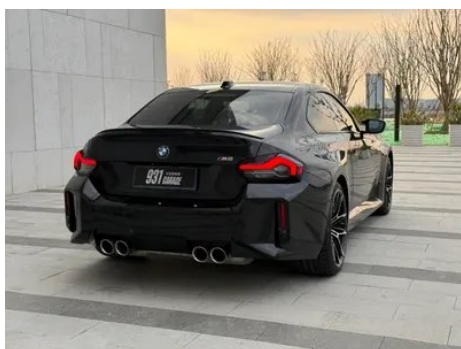

Vehicle Detail Report

BMW M2 2023 M2 Coupe

Basic Information

Brand	BMW
Mileage	19,000 km
Color	Black
First Registration	2024-01-01
Transfer Count	1

Vehicle Images

Vehicle Condition

1. Airbag, Signs of removal.