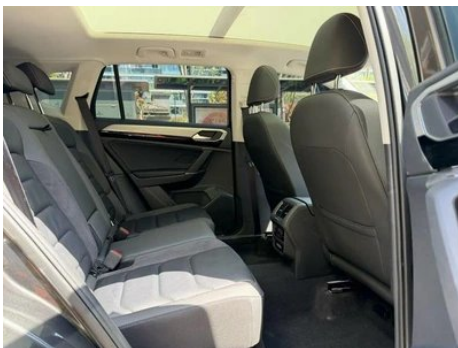

Vehicle Condition

1. Original metal body panels with factory paint.

Configuration Information

Model Information

Model Name	Volkswagen Tharu 2022 330TSI Two-Drive Deluxe Zhilian Edition
Launch Date	2021.12