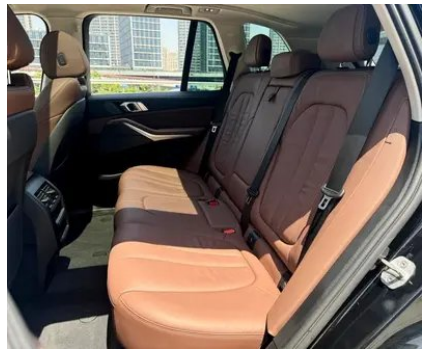

Vehicle Detail Report

BMW X5 2021 xDrive40i M Sports suit

Basic Information

Brand	BMW
Mileage	37,000 km
Color	Black
First Registration	2021-04-01
Transfer Count	0

Vehicle Images

Vehicle Condition

1. Original metal body panels with factory paint.