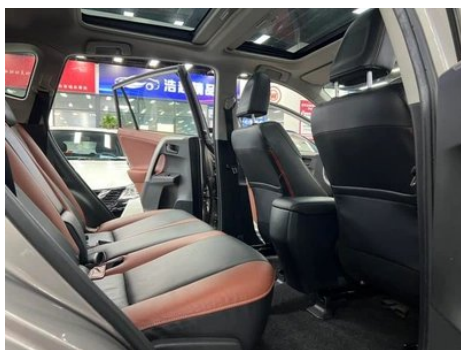

Vehicle Detail Report

Toyota RAV4 2013 2.5L Automatic four-wheel drive elite version

Basic Information

Brand	Toyota
Mileage	71,000 km
Color	Coffee color
First Registration	2014-04-01
Transfer Count	0

Vehicle Images