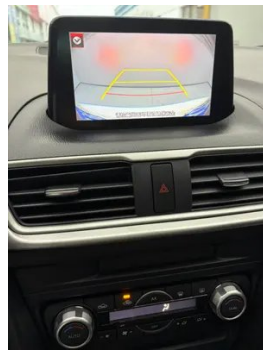

Vehicle Condition

1. Left front fender, Body panel repair. 2. Right rear quarter panel, Body panel repair. 3. Right headlight, Replaced.

Configuration Information

Model Information

Model Name	Mazda Mazda3 Axela 2019 Cloud Control Edition Three-box 1.5L Automatic Luxury Model Country VI
Launch Date	2019.06

Basic parameters

Vehicle Class	compact car
Energy Type	Gasoline
Maximum Power (kW)	86