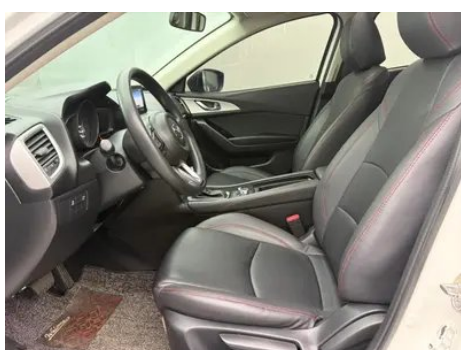

# Vehicle Detail Report

Mazda Mazda3 Axela 2019 Cloud Control  
Edition Three-box 1.5L Automatic Luxury Model  
Country VI

## Vehicle Images