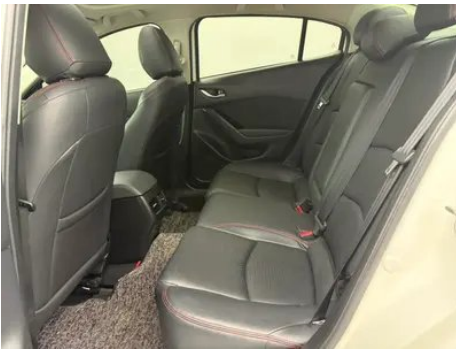

Vehicle Condition

1. Left front fender, Body panel repair. 2. Right rear quarter panel, Body panel repair. 3. Right headlight, Replaced.

Configuration Information

Model Information

Model Name	Mazda Mazda3 Axela 2019 Cloud Control Edition Three-box 1.5L Automatic Luxury Model Country VI
Launch Date	2019.06

Basic parameters

Vehicle Class	compact car
Energy Type	Gasoline
Maximum Power (kW)	86