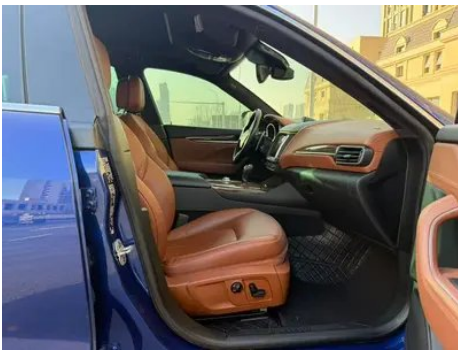

Vehicle Detail Report

Maserati Levante 2016 3.0T Levante

Basic Information

Brand	Maserati
Mileage	81,000 km
Color	Blue
First Registration	2018-10-01
Transfer Count	2

Vehicle Images

Vehicle Condition

1. Corrosion. 2. Heavy wear. 3. Oil leak. 4. Hood, Replaced. 5. Left front fender, Paint repair. 6. Right front fender, Paint repair. 7. Hood hinge, Signs of removal. 8. Windshield, Replaced.