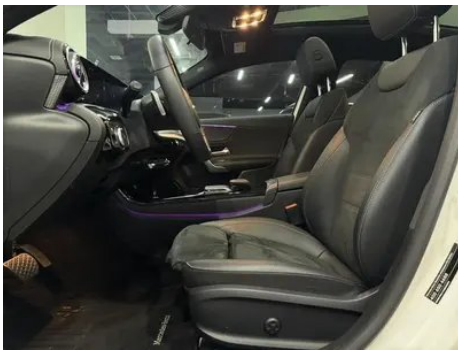

Vehicle Images

Vehicle Condition

1. Original metal body panels with factory paint.

Configuration Information

Model Information

Model Name	Mercedes-Benz A-Class 2022 Change 2 A 200 L Sports sedan fashion model
Launch Date	2022.07