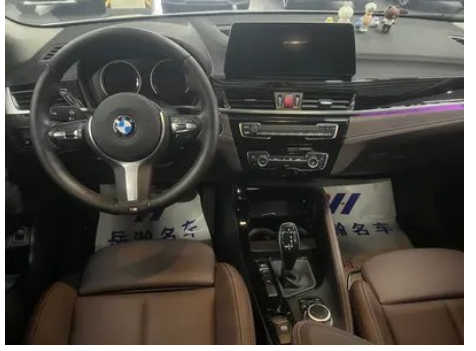

Vehicle Detail Report

BMW X2 2021 Restyling sDrive25i M Off-road suit

Basic Information

Brand	BMW
Mileage	33,000 km
Color	White
First Registration	2021-07-01
Transfer Count	0

Vehicle Images

Vehicle Condition