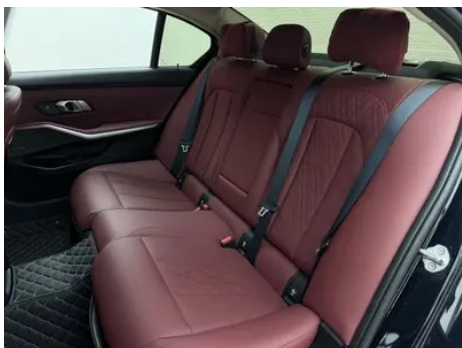

Vehicle Detail Report

BMW 3 Series 2023 325Li M Sports Night Suit

Basic Information

Brand	BMW
Mileage	28,000 km
Color	Black
First Registration	2024-07-01
Transfer Count	1

Vehicle Images

Vehicle Condition

1. Original metal body panels with factory paint.