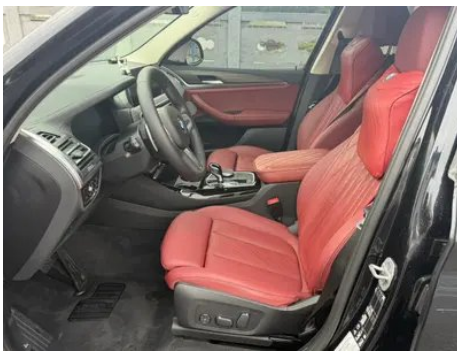

Vehicle Detail Report

BMW X3 2023 xDrive30i Leading Type M Obsidian Night Suit

Basic Information

Brand	BMW
Mileage	57,000 km
Color	Black
First Registration	2024-06-01
Transfer Count	0

Vehicle Images

Vehicle Condition