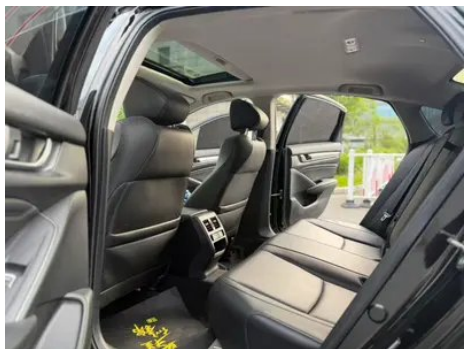

Vehicle Detail Report

Honda Accord 2022 260TURBO Luxury Edition

Basic Information

Brand	Honda
Mileage	30,000 km
Color	Black
First Registration	2022-12-01
Transfer Count	0

Vehicle Images

Vehicle Condition

1. Rear body panel, Deformation.