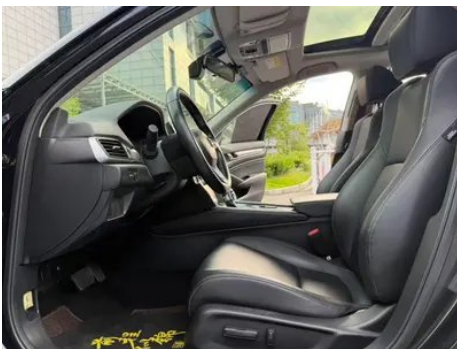

Vehicle Detail Report

Honda Accord 2022 260TURBO Luxury Edition

Basic Information

Brand	Honda
Mileage	30,000 km
Color	Black
First Registration	2022-12-01
Transfer Count	0

Vehicle Images

Vehicle Condition

1. Rear body panel, Deformation.