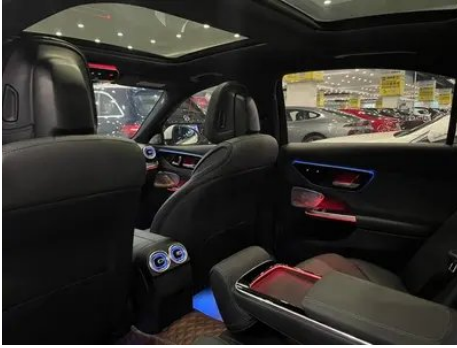

Vehicle Condition

1. Original metal body panels with factory paint.

Configuration Information

Model Information

Model Name	Mercedes-Benz C-Class 2024 Change to three C 260 L Sports version
Launch Date	2024.05