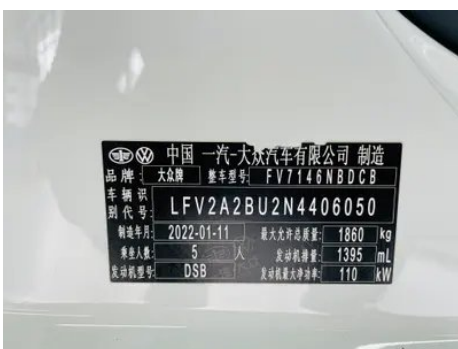

Vehicle Detail Report

Volkswagen Sagitar 2022 280TSI DSG Premium Edition

Basic Information

Brand	Volkswagen
Mileage	33,700 km
Color	White
First Registration	2022-03-01
Transfer Count	0

Vehicle Images

Vehicle Condition

Configuration Information

Model Information

Model Information (continued)

Model Name	Sagitar 2022 280TSI DSG Beyond Edition
Launch Date	2022.01

Basic parameters

Vehicle Class	compact car
Energy Type	Gasoline
Maximum Power (kW)	110
Maximum Torque (N·m)	250
Transmission	7-speed dry dual clutch
Body Type	Sedan
Engine	1.4L 150 hp L4
Dimensions (L×W×H) (mm)	4753*1800*1462
Official 0-100 km/h Acceleration (s)	8.7
Top Speed (km/h)	200
Curb Weight (kg)	1410
Maximum Gross Weight (kg)	1860
NEDC Combined Fuel Consumption (L/100km)	5.6
WLTP Combined Fuel Consumption (L/100km)	6.25