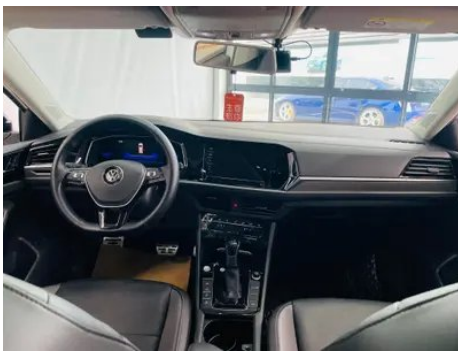

Vehicle Detail Report

Volkswagen Sagitar 2022 280TSI DSG Premium Edition

Basic Information

Brand	Volkswagen
Mileage	33,700 km
Color	White
First Registration	2022-03-01
Transfer Count	0

Vehicle Images

Vehicle Condition