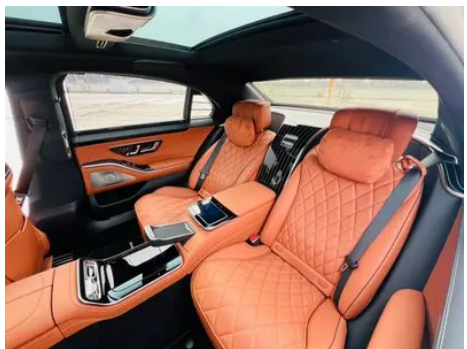

Vehicle Detail Report

Mercedes-Benz S-Class 2023 S 500 L 4MATIC

Basic Information

Brand	Mercedes-Benz
Mileage	20,000 km
Color	Black
First Registration	2022-10-01
Transfer Count	0

Vehicle Images