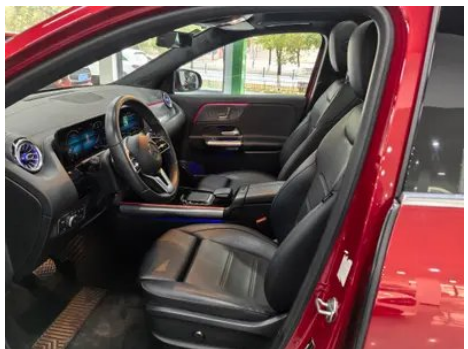

Vehicle Detail Report

Mercedes-Benz GLA 2020 GLA 200

Basic Information

Brand	Mercedes-Benz
Mileage	79,000 km
Color	Red
First Registration	2020-12-01
Transfer Count	0

Vehicle Images

Vehicle Condition

1. Right upper side rail, Deformation. 2. Right rear quarter panel, Deformation.