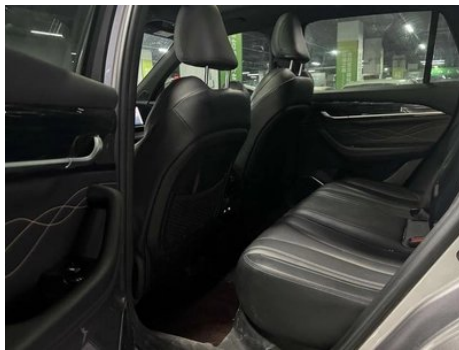

Vehicle Images

Vehicle Condition

1. Driver's seat rails and frame, Signs of removal. 2. Front passenger seat rails and frame, Signs of removal.

Configuration Information

Model Information

Model Name	Manjaro 2024 2.0TD DCT EVO Two-Drive Long Wind Edition
Launch Date	2024.03