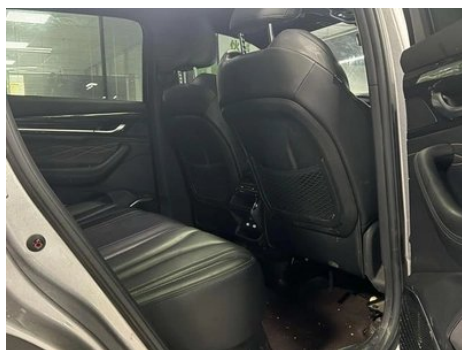

Vehicle Images

Vehicle Condition

1. Driver's seat rails and frame, Signs of removal. 2. Front passenger seat rails and frame, Signs of removal.

Configuration Information

Model Information

Model Name	Manjaro 2024 2.0TD DCT EVO Two-Drive Long Wind Edition
Launch Date	2024.03