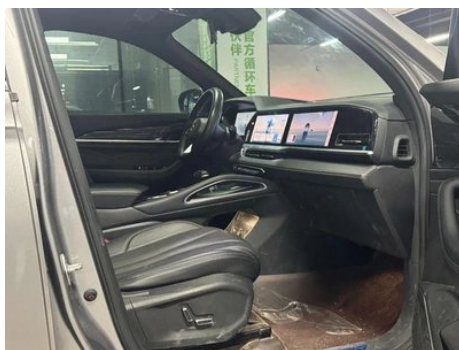

Vehicle Images

Vehicle Condition

1. Driver's seat rails and frame, Signs of removal. 2. Front passenger seat rails and frame, Signs of removal.

Configuration Information

Model Information

Model Name	Manjaro 2024 2.0TD DCT EVO Two-Drive Long Wind Edition
Launch Date	2024.03