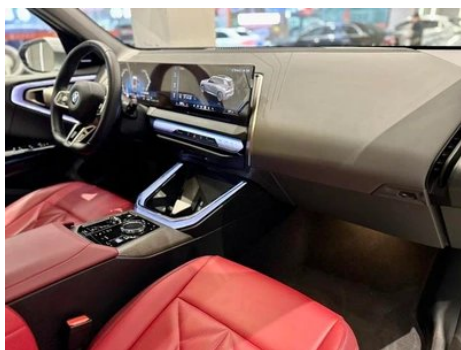

Vehicle Detail Report

BMW X3 2025 xDrive30L Premium Class M Sports suit

Basic Information

Brand	BMW
Mileage	6,800 km
Color	Dark gray
First Registration	2025-02-01
Transfer Count	0

Vehicle Images