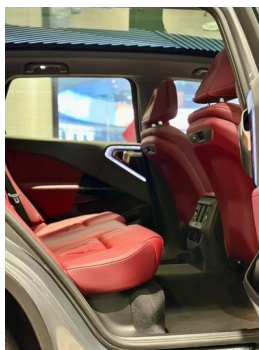

Vehicle Detail Report

BMW X3 2025 xDrive30L Premium Class M Sports suit

Basic Information

Brand	BMW
Mileage	6,800 km
Color	Dark gray
First Registration	2025-02-01
Transfer Count	0

Vehicle Images