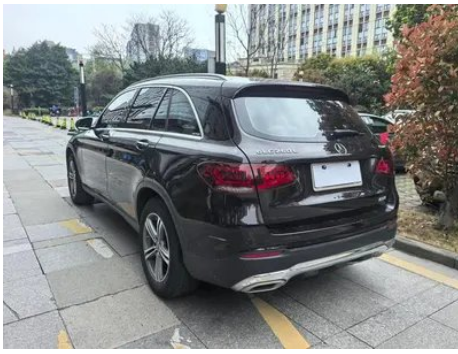

Vehicle Detail Report

Mercedes-Benz GLC 2021 GLC 260 L 4MATIC Dynamic

Basic Information

Brand	Mercedes-Benz
Mileage	67,000 km
Color	Other
First Registration	2021-05-01
Transfer Count	0

Vehicle Images

Vehicle Condition