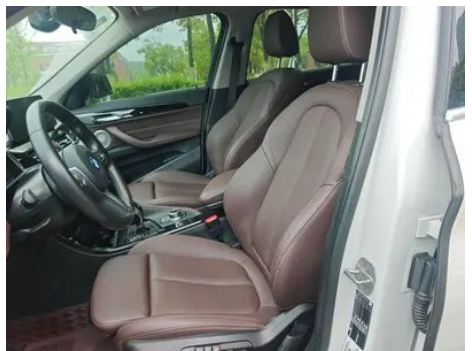

Vehicle Detail Report

BMW X1 2022 sDrive20Li Premium Class

Basic Information

Brand	BMW
Mileage	47,000 km
Color	White
First Registration	2023-02-01
Transfer Count	1

Vehicle Images

Vehicle Condition

1. Front passenger seat rails and frame, Signs of removal.