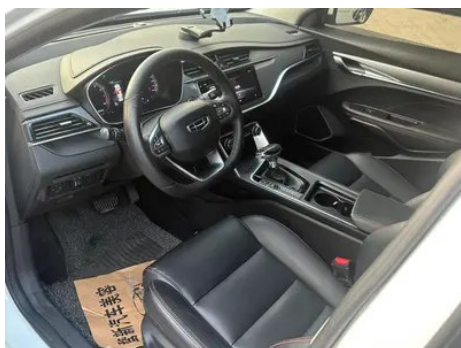

Vehicle Detail Report

Geely Binrui 2020 200T DCT Premium Trim

Basic Information

Brand	Geely
Mileage	70,000 km
Color	White
First Registration	2020-06-01
Transfer Count	0

Vehicle Images

Vehicle Condition

1. Right rear quarter panel, Deformation.