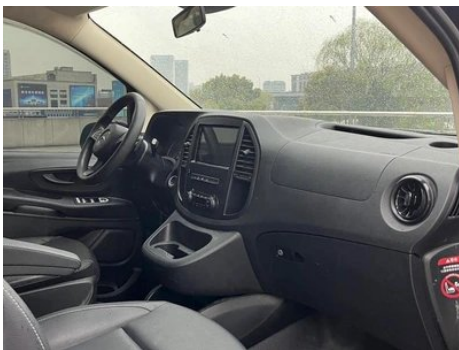

Vehicle Detail Report

Mercedes-Benz Vito 2021 2.0T Elite Edition 7 seat

Basic Information

Brand	Mercedes-Benz
Mileage	129,600 km
Color	Black
First Registration	2021-05-01
Transfer Count	0

Vehicle Images

Vehicle Condition

Configuration Information

Model Information

Model Name	Mercedes-Benz Vito 2021 2.0T Elite Edition 7 seat
Launch Date	2021.04

Basic parameters

Vehicle Class	Mid- to large-size MPV
Energy Type	Gasoline
Maximum Power (kW)	155
Maximum Torque (N·m)	350
Transmission	9-gear manual integration
Body Type	MPV
Engine	2.0T 211 horsepower L4
Dimensions (L×W×H) (mm)	5370*1928*1880
Official 0-100 km/h Acceleration (s)	-
Top Speed (km/h)	185
Curb Weight (kg)	2260
Maximum Gross Weight (kg)	3100
NEDC Combined Fuel Consumption (L/100km)	8.7