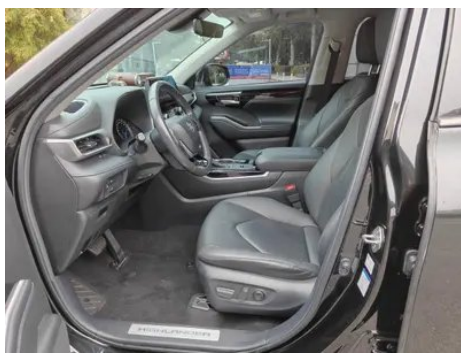

Vehicle Detail Report

Toyota Highlander 2022 Dual Power 2.5L Four-wheel drive Premium Edition 7 seat

Basic Information

Brand	Toyota
Mileage	87,000 km
Color	Black
First Registration	2022-05-01
Transfer Count	0

Vehicle Images

Vehicle Condition

1. Replaced. 2. Hood, Replaced. 3. Left front fender, Replaced. 4. Right front fender, Body panel repair. 5. Hood hinge, Signs of removal. 6. Left headlight, Replaced. 7. Right headlight, Replaced.