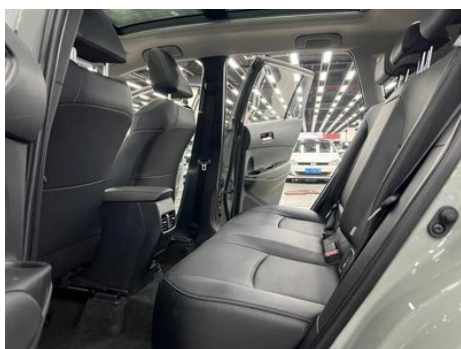

Vehicle Detail Report

Toyota Corolla Sharp 2023 2.0L CVT Flagship Edition

Basic Information

Brand	Toyota
Mileage	24,000 km
Color	Green
First Registration	2022-02-01
Transfer Count	0

Vehicle Images

Vehicle Condition