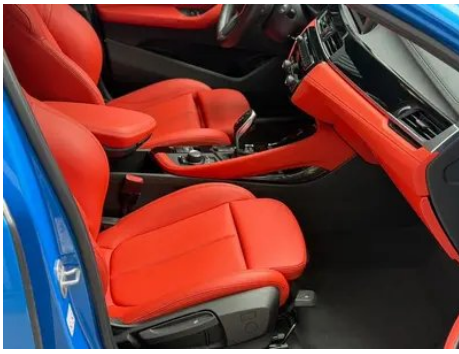

Vehicle Condition

1. Left rear quarter panel, Scratch, Deformation. 2. Right rear quarter panel, Deformation.

Configuration Information

Model Information

Model Name	BMW X2 2020 sDrive25i Leading Type M Sports suit
Launch Date	2019.10

Basic parameters

Vehicle Class	Compact SUV
Energy Type	Gasoline
Maximum Power (kW)	141
Maximum Torque (N·m)	280
Transmission	7-speed wet dual-clutch
Body Type	SUV
Engine	2.0L 192 hp L4
Dimensions (L×W×H) (mm)	4379*1824*1555
Official 0-100 km/h Acceleration (s)	7.7
Top Speed (km/h)	227
Curb Weight (kg)	1561
Maximum Gross Weight (kg)	-
NEDC Combined Fuel Consumption (L/100km)	6.1