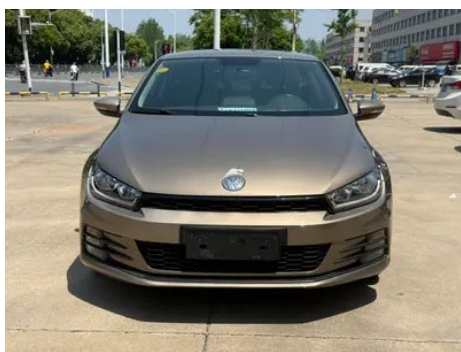

Vehicle Detail Report

Volkswagen Scirocco 2015 1.4TSI Fashion Edition

Basic Information

Brand	Volkswagen
Mileage	77,000 km
Color	Champagne color
First Registration	2017-06-01
Transfer Count	0

Vehicle Images

Vehicle Condition

1. Radiator support, Signs of removal, Replaced. 2. Right rocker panel, Outer-side deformation. 3. Rear body panel, Deformation.

Configuration Information

Model Information

Model Name	Volkswagen Scirocco 2015 1.4TSI Fashion Edition
Launch Date	2014.10

Basic parameters

Vehicle Class	Sports car
Energy Type	Gasoline
Maximum Power (kW)	90
Maximum Torque (N·m)	200
Transmission	7-speed dry dual clutch
Body Type	Hardtop Sports Car
Engine	1.4T 122 horsepower L4
Dimensions (L×W×H) (mm)	4256*1810*1400
Official 0-100 km/h Acceleration (s)	9.7
Top Speed (km/h)	200
Curb Weight (kg)	1294
Maximum Gross Weight (kg)	-
NEDC Combined Fuel Consumption (L/100km)	6.5