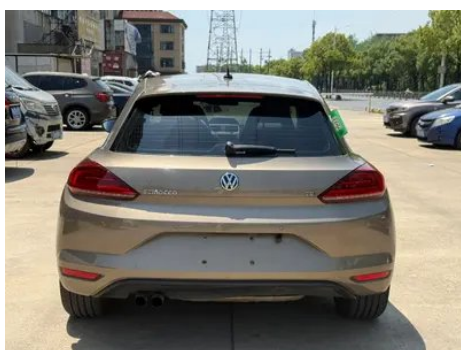

Vehicle Detail Report

Volkswagen Scirocco 2015 1.4TSI Fashion Edition

Basic Information

Brand	Volkswagen
Mileage	77,000 km
Color	Champagne color
First Registration	2017-06-01
Transfer Count	0

Vehicle Images

Vehicle Condition

1. Radiator support, Signs of removal, Replaced. 2. Right rocker panel, Outer-side deformation. 3. Rear body panel, Deformation.

Configuration Information

Model Information

Model Name	Volkswagen Scirocco 2015 1.4TSI Fashion Edition
Launch Date	2014.10