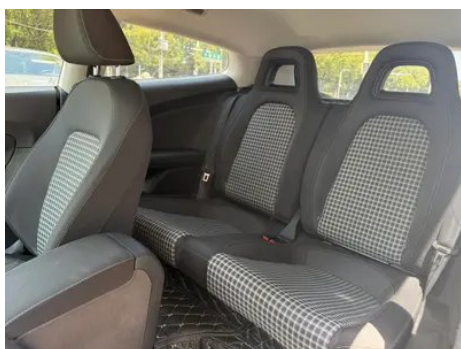

Vehicle Detail Report

Volkswagen Scirocco 2015 1.4TSI Fashion Edition

Basic Information

Brand	Volkswagen
Mileage	77,000 km
Color	Champagne color
First Registration	2017-06-01
Transfer Count	0

Vehicle Images