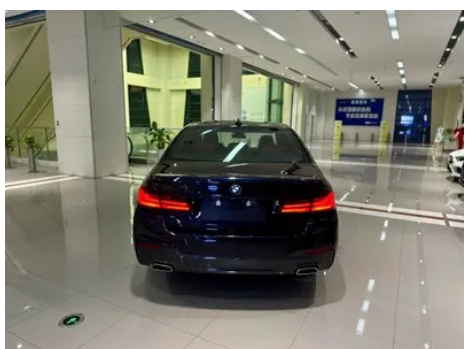

Vehicle Detail Report

BMW 5 Series 2018 Restyling 530Li Leading Type M Sports suit

Basic Information

Brand	BMW
Mileage	125,000 km
Color	Black
First Registration	2018-08-01
Transfer Count	1

Vehicle Images

Vehicle Condition