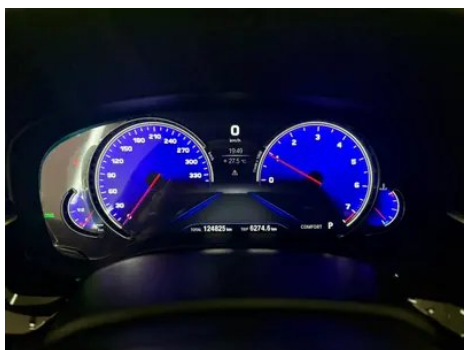

Vehicle Detail Report

BMW 5 Series 2018 Restyling 530Li Leading Type M Sports suit

Basic Information

Brand	BMW
Mileage	125,000 km
Color	Black
First Registration	2018-08-01
Transfer Count	1

Vehicle Images

Vehicle Condition