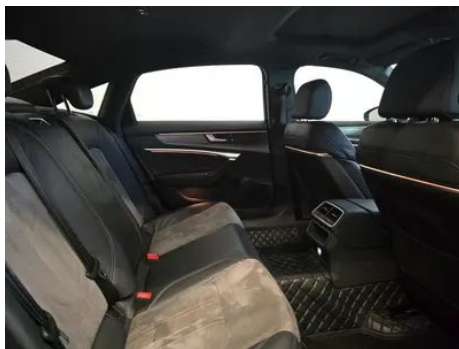

Vehicle Detail Report

Audi A6L 2022 40 TFSI Deluxe Dynamic

Basic Information

Brand	Audi
Mileage	121,000 km
Color	Black
First Registration	2022-05-01
Transfer Count	0

Vehicle Images

Vehicle Condition

1. Driver's seat rails and frame, Signs of removal. 2. Left rear quarter panel, Paint repair. 3. Right rear quarter panel, Paint repair, Body panel repair.