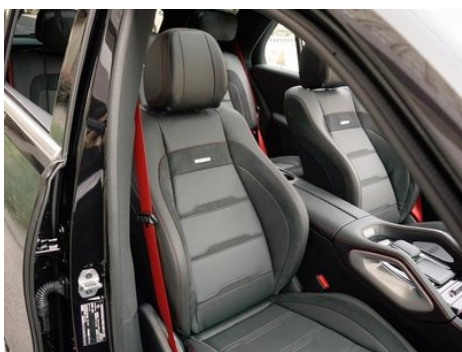

Vehicle Condition

1. Inner side of left B-pillar, Scratch. 2. Driver's seat rails and frame, Signs of removal. 3. Front passenger seat rails and frame, Signs of removal.

Configuration Information

Model Information

Model Name	Mercedes Benz GLE AMG 2024 AMG GLE 53 4MATIC
Launch Date	2023.08

Basic parameters

Vehicle Class	Mid-size and large SUVs
Energy Type	Gasoline + 48V Mild Hybrid System
Maximum Power (kW)	320
Maximum Torque (N·m)	560
Transmission	9-gear manual integration
Body Type	SUV
Engine	3.0T 435 horsepower L6
Dimensions (L×W×H) (mm)	4937*2015*1782
Official 0-100 km/h Acceleration (s)	5.2
Top Speed (km/h)	250
Curb Weight (kg)	-
Maximum Gross Weight (kg)	-
WLTP Combined Fuel Consumption (L/100km)	10.55

engine

Engine Model	-
Displacement (mL)	2999
Displacement (L)	3.0
Induction Type	Turbo electric supercharging
Cylinder Arrangement	L