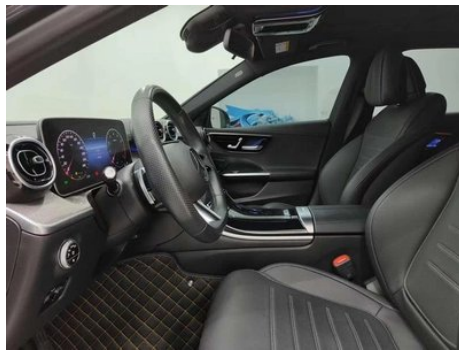

Vehicle Detail Report

Mercedes-Benz C- Class 2024 C 200 L Sports version

Basic Information

Brand	Mercedes-Benz
Mileage	49,100 km
Color	Dark gray
First Registration	2024-01-01
Transfer Count	1

Vehicle Images