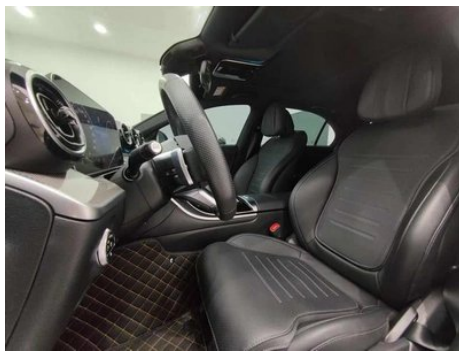

Vehicle Detail Report

Mercedes-Benz C- Class 2024 C 200 L Sports version

Basic Information

Brand	Mercedes-Benz
Mileage	49,100 km
Color	Dark gray
First Registration	2024-01-01
Transfer Count	1

Vehicle Images