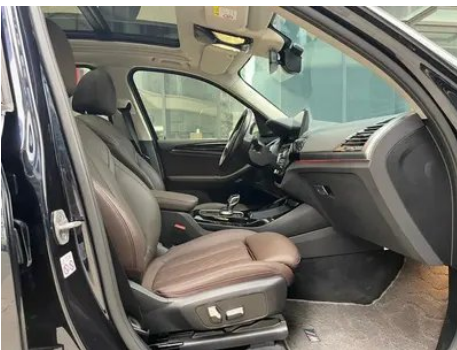

Vehicle Detail Report

BMW X3 2022 xDrive25i M Sports suit

Basic Information

Brand	BMW
Mileage	78,100 km
Color	Black
First Registration	2022-11-01
Transfer Count	0

Vehicle Images

Vehicle Condition

1. Driver's seat rails and frame, Signs of removal.