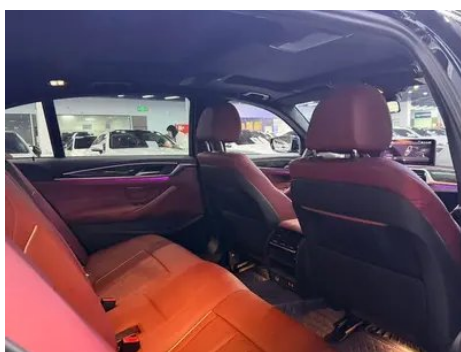

Vehicle Detail Report

BMW 5 Series 2022 Restyling 530Li Leading Type M Sports suit

Basic Information

Brand	BMW
Mileage	63,700 km
Color	Black
First Registration	2022-01-01
Transfer Count	1

Vehicle Images

Vehicle Condition