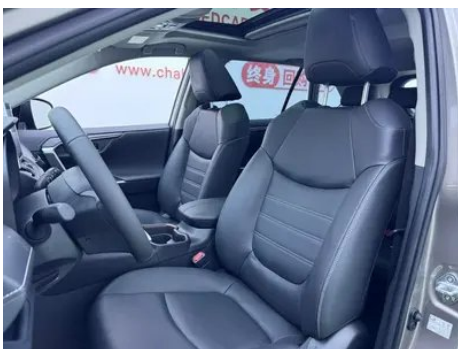

Vehicle Detail Report

Toyota RAV4 2022 2.0L CVT Two-drive fashion PLUS version

Basic Information

Brand	Toyota
Mileage	32,000 km
Color	Champagne color
First Registration	2023-04-01
Transfer Count	0

Vehicle Images

Vehicle Condition

1. Original metal body panels with factory paint.

Configuration Information

Model Information

Model Name	Toyota RAV4 2022 2.0L CVT Two-drive fashion Plus version
-------------------	--

Model Information (continued)