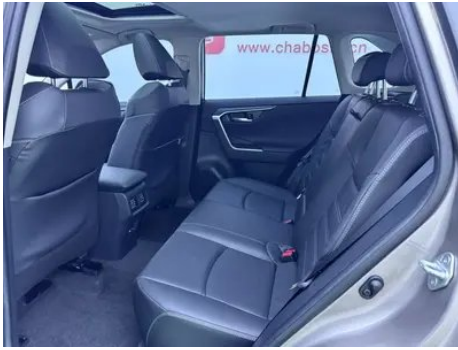

Vehicle Detail Report

Toyota RAV4 2022 2.0L CVT Two-drive fashion PLUS version

Basic Information

Brand	Toyota
Mileage	32,000 km
Color	Champagne color
First Registration	2023-04-01
Transfer Count	0

Vehicle Images

Vehicle Condition

1. Original metal body panels with factory paint.

Configuration Information

Model Information

Model Name	Toyota RAV4 2022 2.0L CVT Two-drive fashion Plus version
-------------------	--

Model Information (continued)