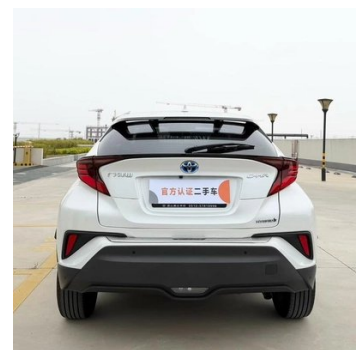

Vehicle Detail Report

Toyota C-HR 2021 Dual Power 2.0L E-CVT Luxury Edition

Basic Information

Brand	Toyota
Mileage	6,200 km
Color	White
First Registration	2021-12-01
Transfer Count	0

Vehicle Images

Vehicle Condition

1. Original metal body panels with factory paint.

Configuration Information

Model Information

Model Name	Toyota C-HR 2021 Dual Power 2.0L E-CVT Luxury Edition
Launch Date	2021.05

Basic parameters

Vehicle Class	Small SUV
Energy Type	Hybrid Electric Vehicle (HEV)
Maximum Power (kW)	107
Maximum Torque (N·m)	188
Transmission	E-CVT continuously variable transmission
Body Type	SUV
Engine	2.0L 146 horsepower L4
Dimensions (L×W×H) (mm)	4390*1795*1565
Official 0-100 km/h Acceleration (s)	-
Top Speed (km/h)	175
Curb Weight (kg)	1575
Maximum Gross Weight (kg)	2010
Electric Motor (PS)	109
NEDC Combined Fuel Consumption (L/100km)	4.5