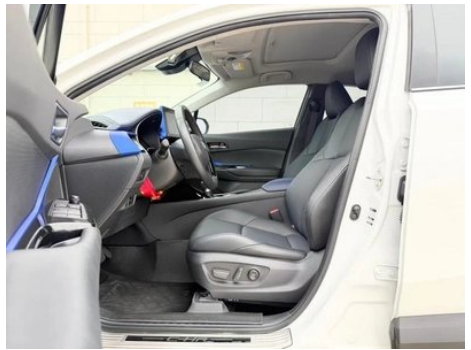

Vehicle Detail Report

Toyota C-HR 2021 Dual Power 2.0L E-CVT Luxury Edition

Basic Information

Brand	Toyota
Mileage	6,200 km
Color	White
First Registration	2021-12-01
Transfer Count	0

Vehicle Images