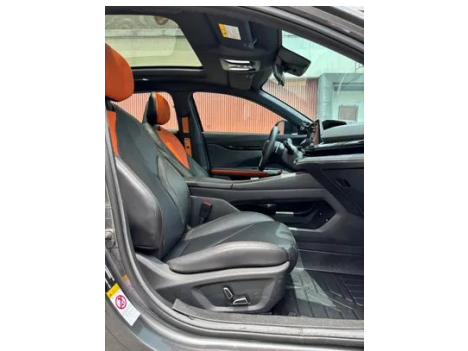

Vehicle Detail Report

Changan UNI-V 2022 1.5T Premium Trim

Basic Information

Brand	Changan
Mileage	39,100 km
Color	Dark gray
First Registration	2022-10-01
Transfer Count	0

Vehicle Images