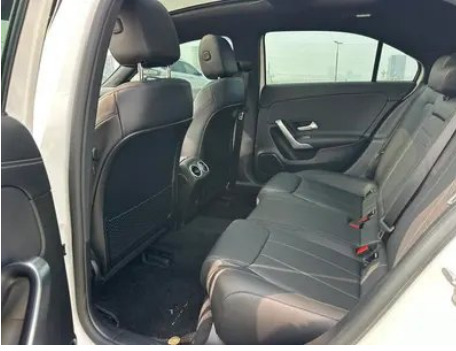

Vehicle Images

Vehicle Condition

1. Original metal body panels with factory paint.

Configuration Information

Model Information

Model Name	Mercedes-Benz A-Class 2022 Restyling A 200 L Sports sedan fashion model
Launch Date	2021.12