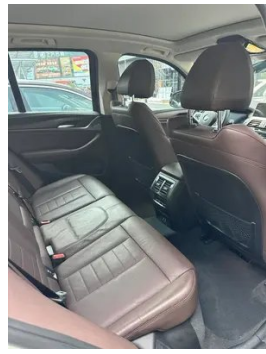

Vehicle Detail Report

BMW X3 2020 xDrive28i M Sports suit

Basic Information

Brand	BMW
Mileage	76,000 km
Color	White
First Registration	2020-05-01
Transfer Count	0

Vehicle Images

Vehicle Condition

1. Left rear quarter panel, Deformation.