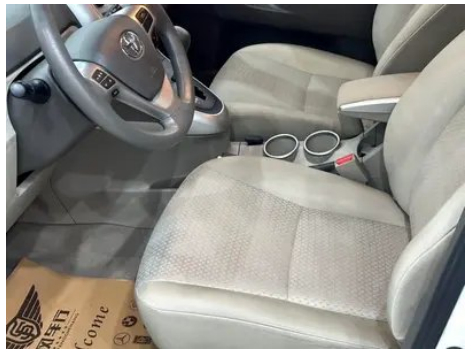

Vehicle Detail Report

Toyota Verso 2015 180E CVT Cross-border version

Basic Information

Brand	Toyota
Mileage	50,000 km
Color	White
First Registration	2016-06-01
Transfer Count	0

Vehicle Images

Vehicle Condition